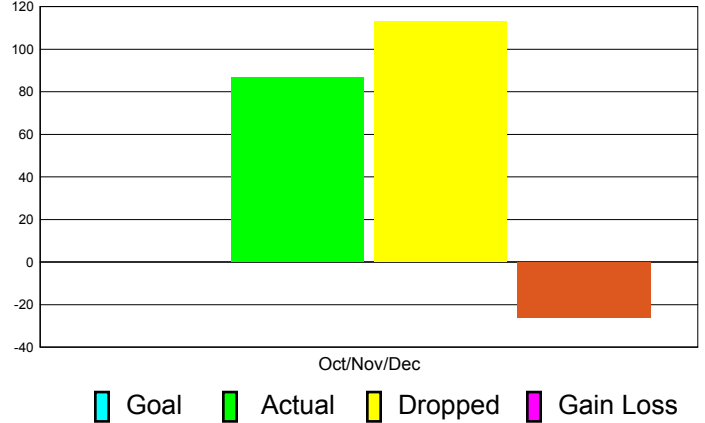

Membership Results 2011-2012

Goal, New, Dropped, Gain/Loss